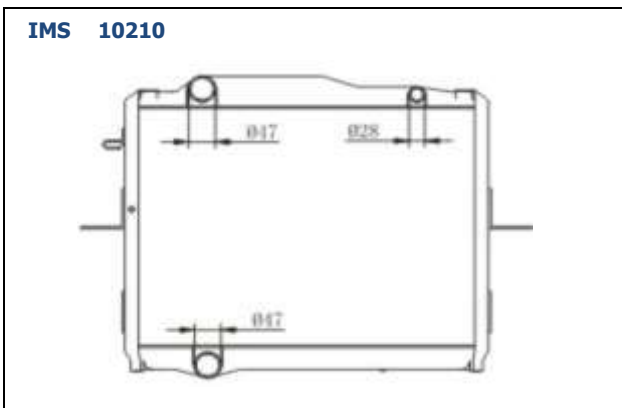

Galant 2008 AT  
 400x748x26mm(A/P)  
 OE Ref.: Other Ref.

Delica 87-93 MT  
 393x558x26mm(A/P)  
 OE Ref.: SW600045 Other Ref.

CANTER'99-02 6D16/6D17/6M MT  
 440x608x48mm(A/P)  
 OE Ref.: Other Ref.

LANCER 95-99 AT  
 375x658x16mm(A/P)  
 OE Ref.: MR 187964 Other Ref.