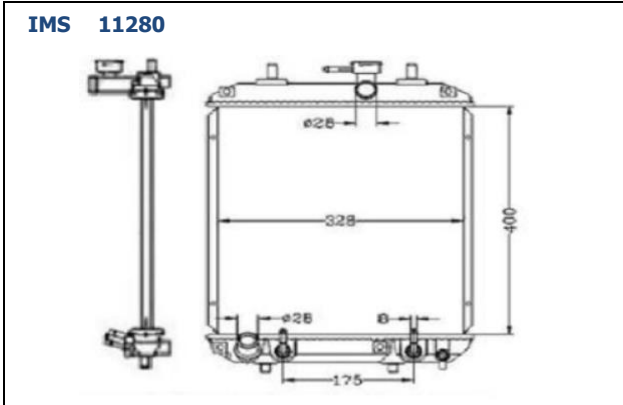

CHARADE' 03 L250/L260 2005-2011 AT
400x328x26mm (A/P)
OE Ref.: 16400-B1061 Other Ref.