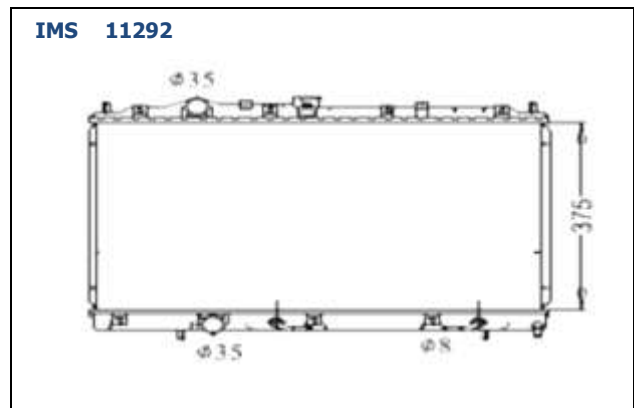

Galant 2008 AT  
 400x748x26mm(A/P)  
 OE Ref.: Other Ref.

Delica 87-93 MT  
 393x558x26mm(A/P)  
 OE Ref.: SW600045 Other Ref.

CANTER'99-02 6D16/6D17/6M MT  
 440x608x48mm(A/P)  
 OE Ref.: Other Ref.

LANCER 95-99 AT  
 375x658x16mm(A/P)  
 OE Ref.: MR 187964 Other Ref.