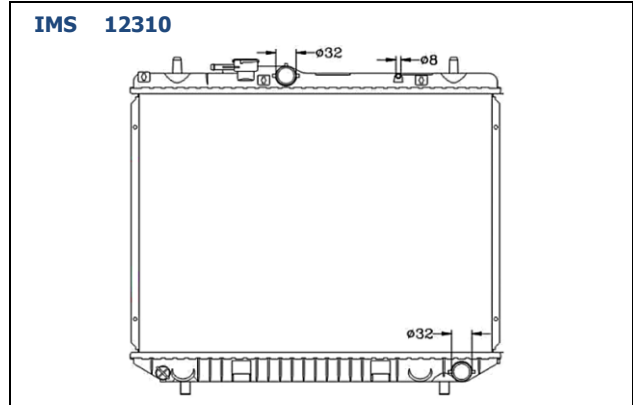

terios 97-2000 MT
425x558x26mm(A/P)
OE Ref.: 16400-87402 16400-87401 Other Ref. NISSENS 61741A