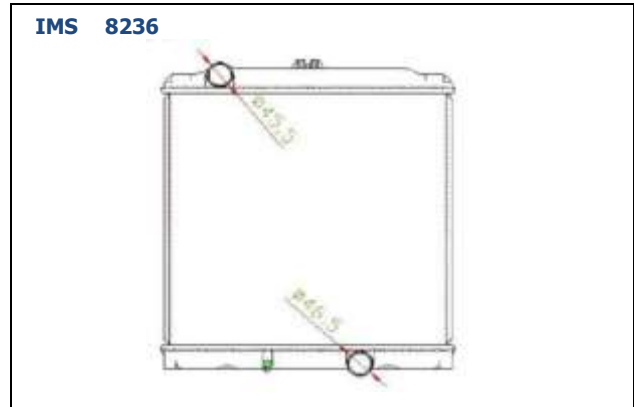

CANTER 1993-1996 MT
500x518x36mm(A/P)
OE Ref.: MC127001 Other Ref.
ME291794