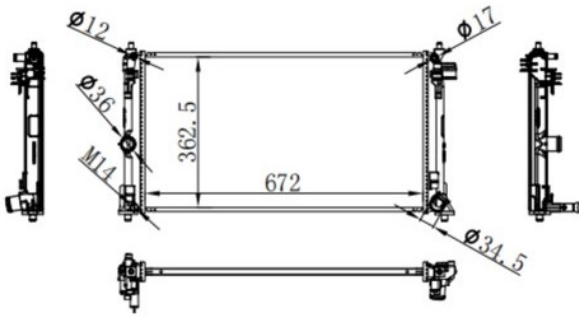

IMS 12605

Corolla 3 cylinder 2020 MT/AT

670x360x22mm (A/P)

OE Ref.: 16400-f2050 / 16400-34700 Other Ref.