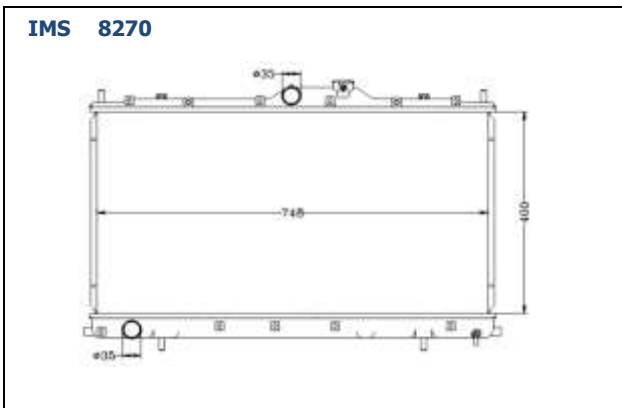

Galant 2008 AT  
 400x748x26mm(A/P)  
 OE Ref.: Other Ref.

Delica 87-93 MT  
 393x558x26mm(A/P)  
 OE Ref.: SW600045 Other Ref.

CANTER'99-02 6D16/6D17/6M MT  
 440x608x48mm(A/P)  
 OE Ref.: Other Ref.

LANCER 95-99 AT  
 375x658x16mm(A/P)  
 OE Ref.: MR 187964 Other Ref.