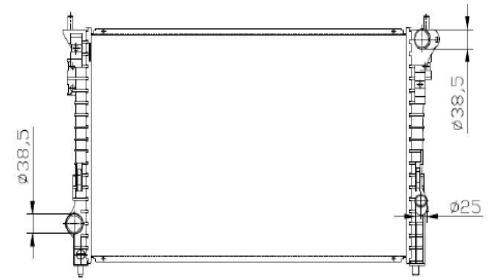

IMS 5263

FORD	FORD MONDEO	M/T	A/P
Core Size	: 620 X 394 X 26 mm		
OEM Ref.	: 6L2Z8005AD -8L2Z8005A	Other ref. : -	
YEAR	2006-2010