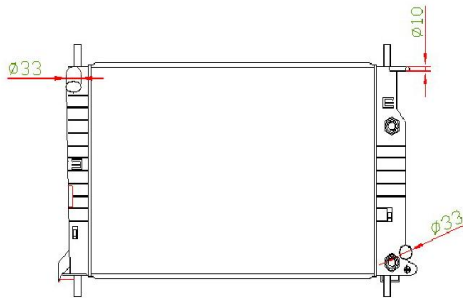

IMS 6209

FORD	COUGAR 2.5 V6 24V	A/T	A/P
Core Size	: 620 X 398 X 26 mm		
OEM Ref.	: 1058734 -5FRZ8005A -97BB8005DA	Other ref. : 1719	
YEAR	1996-2001