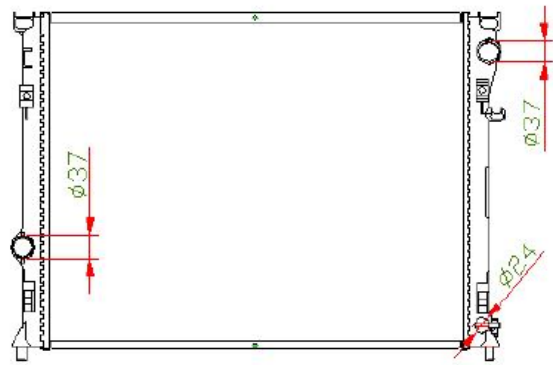

IMS 9298

same IMS 9218

CHRYSLER	300 C (LX) 2.7	(M/T)	A/P
Core Size	: 614 X 468 X 32 mm		
OEM Ref.	: 5175367AA -05137691AA -068050126AB	Other ref. : 13157	
YEAR	2004-2012