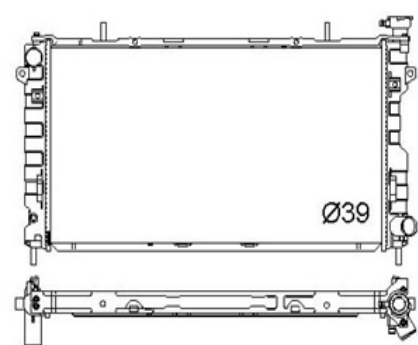

IMS 7205

CHRYSLER VOYAGER IV (RG, RS) 2.4 (M/T) A/P

Core Size : 770 X 408 X 32 mm

OEM Ref. : 4677524AA

Other ref. : 2770

YEAR 2000-2008