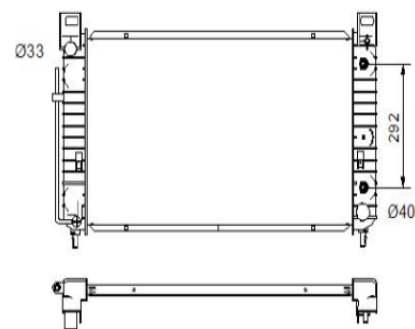

IMS 5239

GMC	CHEVROLET TAHOE (B2W) 5.3 V8 (A/T)	A/P
Core Size	: 718 X 438 X 26 mm	
OEM Ref.	52486600 -52486601 -52487604	Other ref. : 2334
YEAR	2002-2005