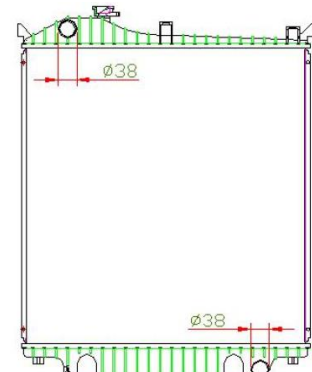

IMS 4263

FORD	EXPLORER 4.6	M/T	A/P
Core Size	: 610 X 578 X 32 mm		
OEM Ref.	:6L2Z8005AD-8L2Z8005A	Other ref. :	2816
YEAR	2006-2010