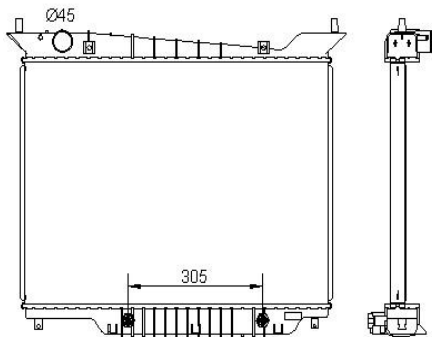

IMS 4267

FORD	Expedition Eddie Bauer V8 5.4L	A/T	A/P
Core Size	: 506 X 688 X 36 mm		
OEM Ref.	: 2L1H8009DF -2L1Z8005DD -2L1Z8005DG	Other ref. :	2609
YEAR	2002-2004