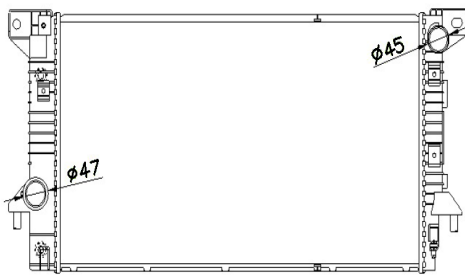

IMS 7250

CHEVROLET	Caprice PPV V8 6.0L	A/T	A/P
Core Size	: 800 X 418 X32 mm		
OEM Ref.	: 92191918 -92216759 -92234040	Other ref.:	13044
YEAR	2007-2008