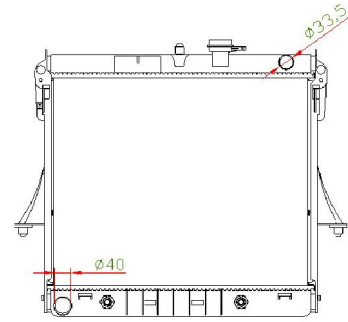

IMS 6212

GMC GMC Canyon SLE V8 5.3 (A/T) A/P

Core Size : 470 X 578 X 26 mm

OEM Ref. : 15828003 -15828004 -19153663 **Other ref.** : 2855

YEAR 2009-2012