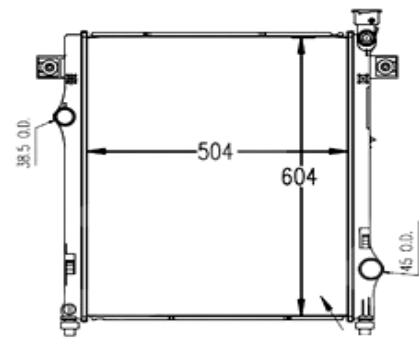

IMS 7209

CHRYSLER DODGE NITRO 3.7 V6 4WD (M/T) A/P

Core Size : 505 X 608 X 26 mm

OEM Ref. : 68003973AA-68003973AB -K68003973AA Other ref. : 2971

YEAR 2006-2012