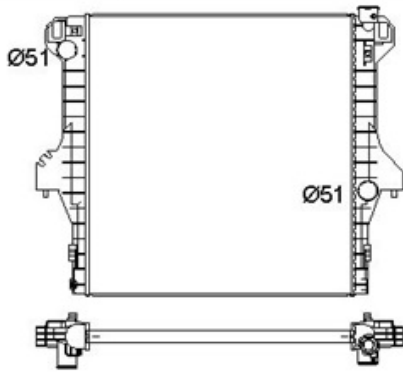

IMS 7208

CHRYSLER JEEPWRANGLERL4-2.4L (M/T) A/P

Core Size : 686 X 748 X 36 mm

OEM Ref. : 55037652 Other ref. : -

YEAR 1997- 2007