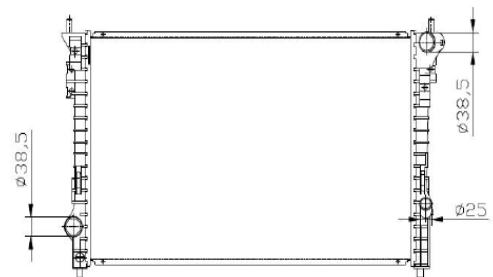

IMS 5241

FORD	Flex Titanium V6 3.5L	M/T	A/P
Core Size	: 730 X 438 X 26 mm		
OEM Ref.	: 8A8Z8005A -8G1Z8005A -AA5Z8005A	Other ref. :	2937
YEAR	2007-2014