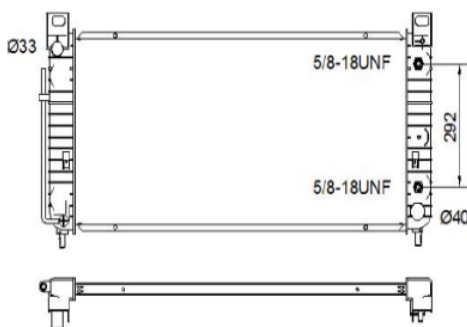

IMS 5238

GMC	CADILLAC (A/T)	A/P
Core Size	: 970 X 438 X 26 mm	
OEM Ref.		Other ref. : -
YEAR