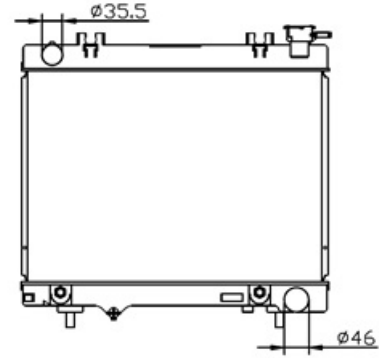

## IMS 7207

CHRYSLER Ram Dakota Big Horn V6 3.7L (A/T) A/P

Core Size : 450 X 558 X 26 mm

OEM Ref. : 52029261AB -52029261AC -52029261AD Other ref. : 2883

YEAR 2011