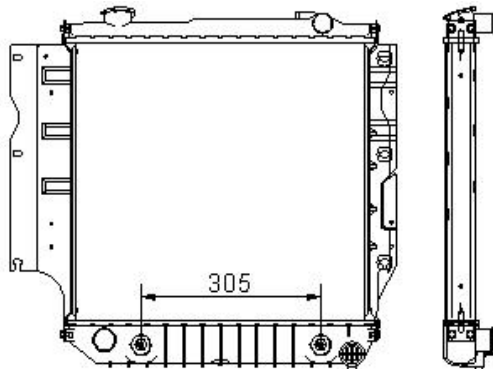

IMS 9253

same IMS 9253

CHRYSLER	JEEP WRANGLER I 2.5	(A/T)	A/P
Core Size	: 460 X 488 X 32 mm		
OEM Ref.	: 52004781 -52028041 -52028112	Other ref. :	1682
YEAR	1988-2007