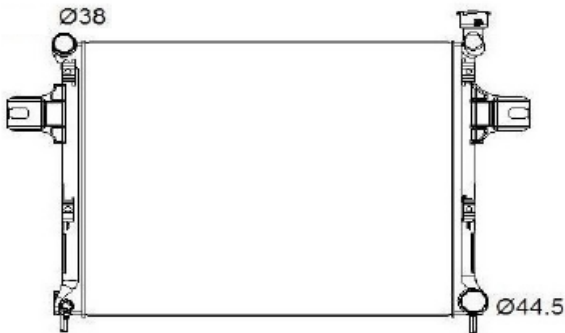

IMS 10200

CHRYSLER	JEEP COMMANDER (XK, XH) 5.7 V8 4x4	(M/T)	A/P
Core Size	: 587 X 518 X 32 mm		
OEM Ref.	: 55116842AB-55116842AB-JE2059	Other ref. : 2840	
YEAR	2005-2010