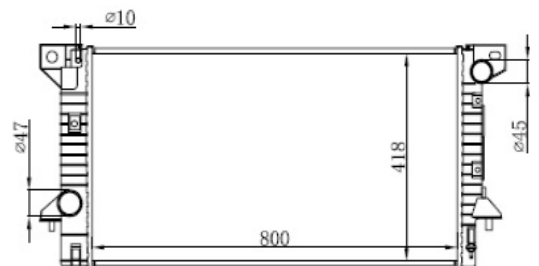

IMS 7211

FORD	Expedition Max Eddie Bauer V8	M/T	A/P
Core Size	: 800 X 418 X 26 mm		
OEM Ref.	:9L3Z8005A-9L3Z8005B	Other ref. : 13045	
YEAR	2007-2008