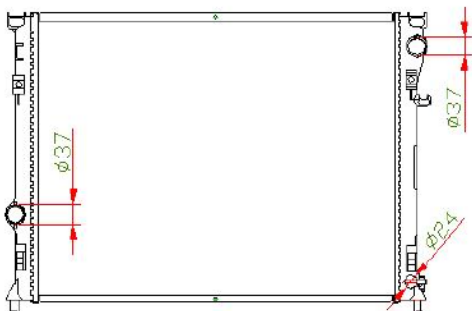

IMS 10207

CHRYSLER	300 C (LX) 2.7	(M/T)	A/P
Core Size	: 614 X 468 X 42 mm		
OEM Ref.	: 68050126AA-68050126AB	Other ref. : 2116	
YEAR	2005-2012