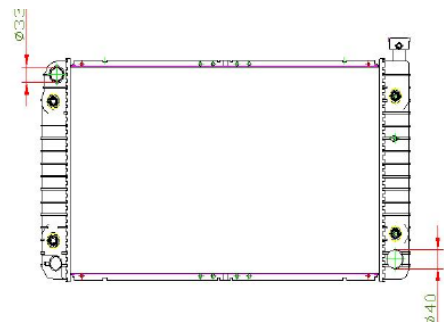

IMS 5235

CHEVROLET	Express 1500 Base V6 4.3L	A/T	A/P
Core Size	: 773 X 438 X 32 mm :		
OEM Ref.	15762434 -52475986 -52475990	Other ref.	2042
YEAR	1996-2002