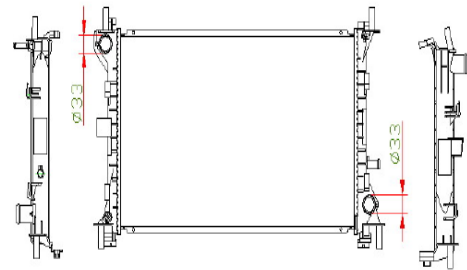

IMS 5209

FORD	FOCUS 1.4 16V	M/T	A/P
Core Size	: 600 X 348 X 26 mm		
OEM Ref.	: 1 061 180 -1 093 711 -1 132 655	Other ref. :	2297
YEAR	1998-2005