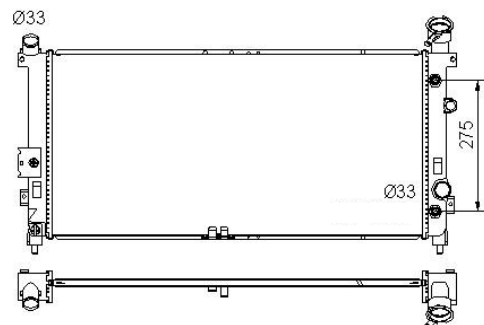

IMS 4268

GMC	Buick Rendezvous CXL V6 3.4L (A/T)	A/P
Core Size	: 775 X 378 X 16 mm	
OEM Ref.	: 15791268 -15791269 -15791270	Other ref. : 2728
YEAR	2002-2005