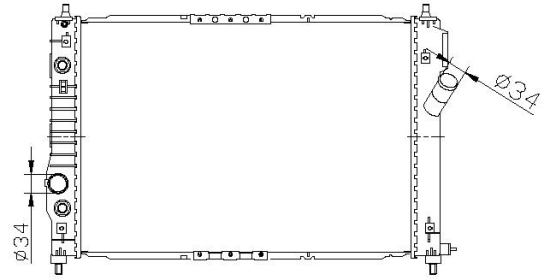

IMS 6210

CHEVROLET	AVEO/KALOS	A/T	A/P
Core Size	: 596 X 418 X 16 mm		
OEM Ref.	:	Other ref.	-
YEAR	2009-2010