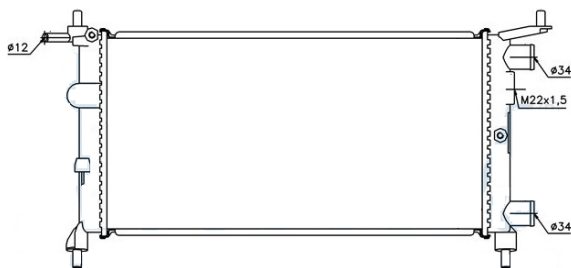

IMS 9231

GMC	CORSA Stufenheck 1.0 ,CELTA	(M/T)	A/P
Core Size	: 530 X 269 X 22 mm		
OEM Ref.	: 90531547 -1300173 - 90531547 Other ref. : -		
YEAR	1997-2002