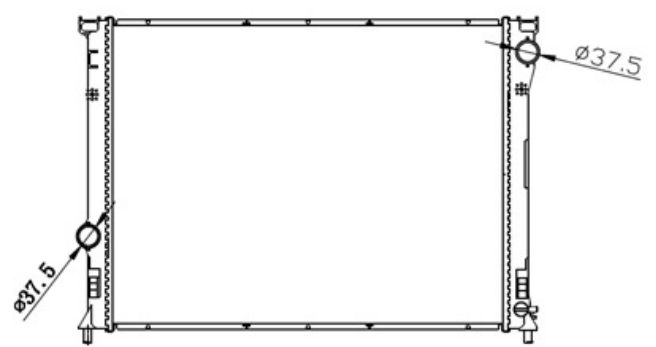

IMS 7201

(M/T) A/P

CHRYSLER DODGE CHALLENGER

Core Size : 615X 468 X 26 mm

OEM Ref.

Other ref. : -

YEAR 2009-2010