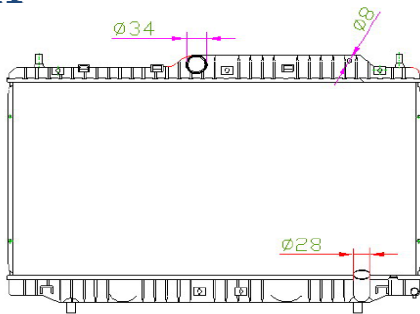

IMS 6211

CHEVROLET	CHERY	M/T	A/P
Core Size	: 375 X 700 X 26 mm		
OEM Ref.	:	Other ref.	-
YEAR