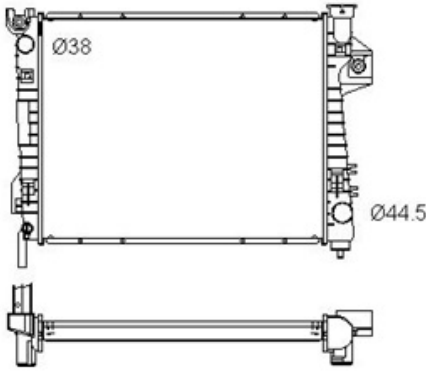

IMS 7206

CHRYSLER RAM 2500 Pick-up 5.9 Di (M/T) A/P

Core Size : 612 X 478 X 32 mm

OEM Ref. : K52028830AF -K52028830AG -K55056681AC Other ref. : 2480

YEAR 2002-2009