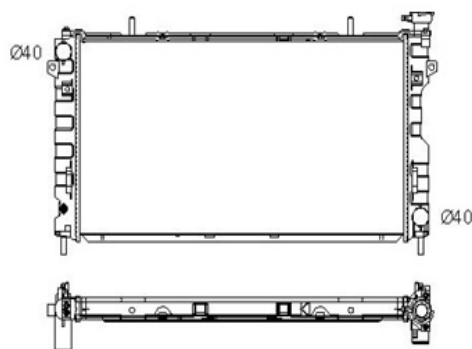

IMS 7204

CHRYSLER VOYAGER IV (RG, RS) 3.3 (A/T) A/P

Core Size : 770 X 408 X 32 mm

OEM Ref. : 4677523 -4677523AA -4677692

Other ref. : 2795

YEAR 2000-2008