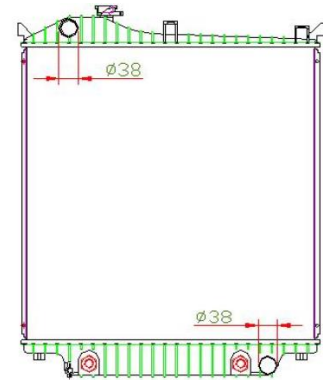

IMS 6219

FORD	USA EXPLORER 4.6	A/T	A/P
Core Size	: 610 X 578 X 32 mm		
OEM Ref.	: 7L2Z8005A -8L2Z8005A	Other ref. : 2952	
YEAR	2006-2010