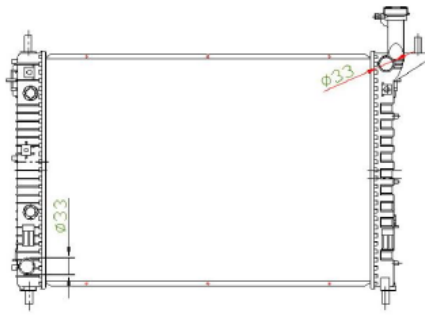

IMS 5242

GMC GMC Acadia Denali V6 3.6L (A/T) A/P

Core Size : 700 X 478 X 26 mm

OEM Ref. :20772529 -20772530 -20772532 **Other ref.** : 13007

YEAR 2011-2016