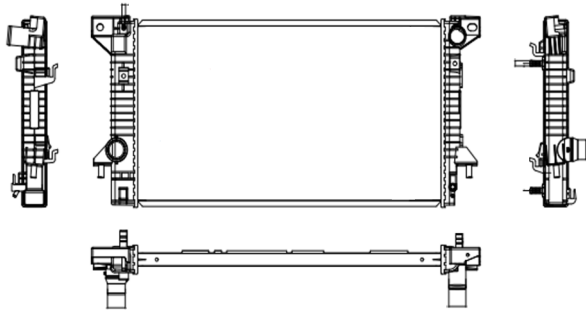

IMS 12565

FORD	Expedition	A/T	A/P
Core Size	: 800 X 414 X32 mm		
OEM Ref.	: -CL3Z8005B	Other ref. : 13229	
YEAR	2014 - 2017