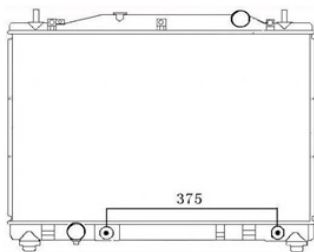

IMS 7219

GMC Cadillac CTS Base V6 3.6L (A/T) A/P

Core Size : 425 X 658 X 26 mm

OEM Ref. :19129908 -19129983 -19258627 **Other ref.** : 2731

YEAR 2004-2007