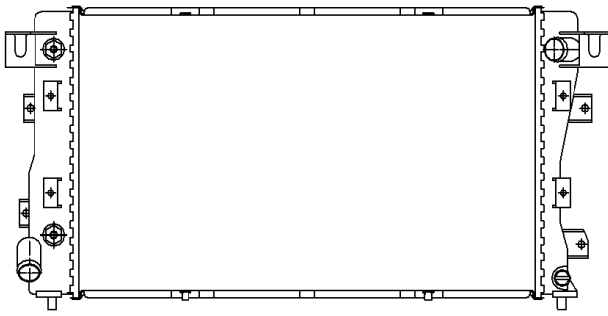

IMS 3200

CHRYSLER CONCORDE (A/T) A/P
Core Size : 635 X 378 X 32 mm
OEM Ref. 52533617 **Other ref.:** -
YEAR 1993-1997