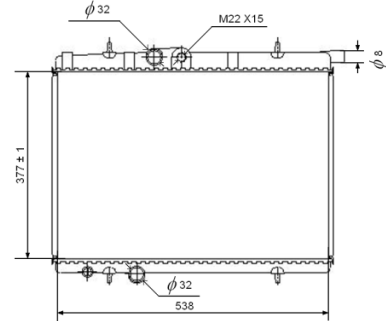

IMS 1265-E

PEUGEOT	206 (M/T)	A/P
Core Size	: 377 X 538 X 26 mm	
OEM Ref.	: 1331LS -1331Y5 -133313	
YEAR	1996-2011