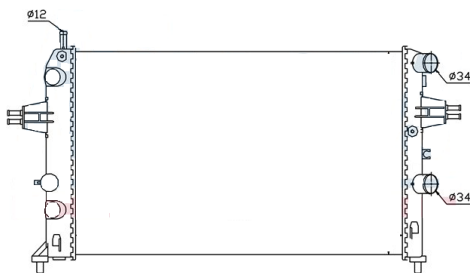

IMS 1228-R

OPEL	ASTRA G CC	M/T	A/P
Core Size	: 600 X 378 X R mm		
OEM Ref.	: 1300195 -1300212 -1300256		
YEAR	1998-2005