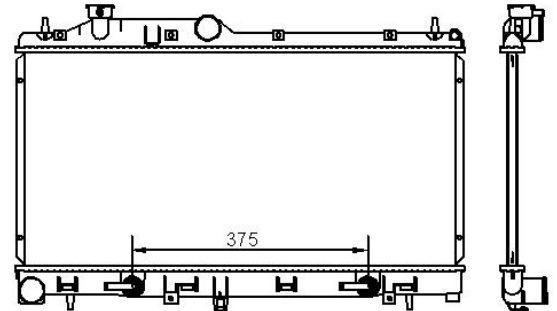

IMS 9260

JAGUAR

LEGACY-OUT BACK

A/T A/P

Core Size : 340 X 688 X 16 mm

OEM Ref.

YEAR