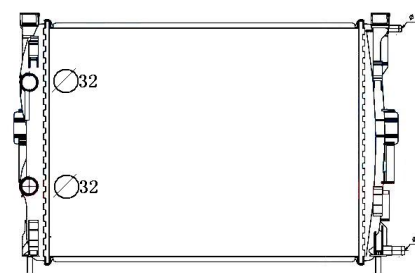

IMS 8289

RENAULT	MEGANE II 1.6 16V	(M/T)	A/P
Core Size	585 X 450 X 32 mm		
OEM Ref.	7711135786 -7711368041 -8200117609		
YEAR	2002-2010