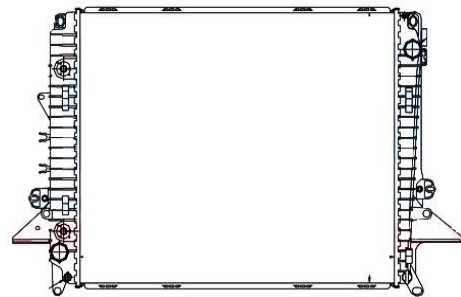

IMS 10260

LAND ROVER	DISCOVERY III (LA_) 2.7 TD 4x4	M/T	A/P
Core Size	605 x 499 x 40 mm		
OEM Ref.	PCC500101 -PCC500111 -PCC500201		
YEAR	2004-2013