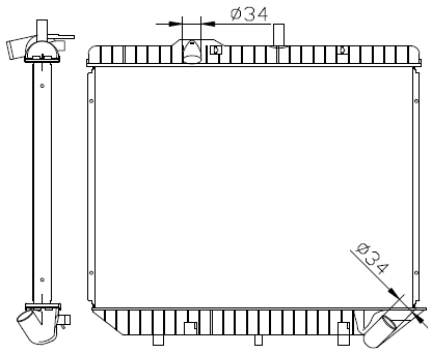

IMS 9284

Mercedes	MB100/140 VAN (M/T)	A/T	A/P
Core Size	: 450X 598 X 36mm		
OEM Ref.	: 6615003902		
YEAR