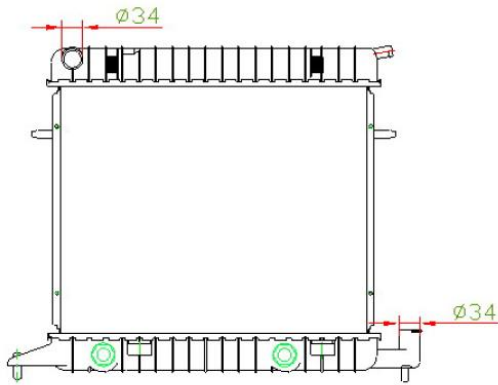

IMS 8215

OPEL	OMEGA A/T	A/P
Core Size	: 400 X 508 X 36 mm	
OEM Ref.		
YEAR	1886-1993