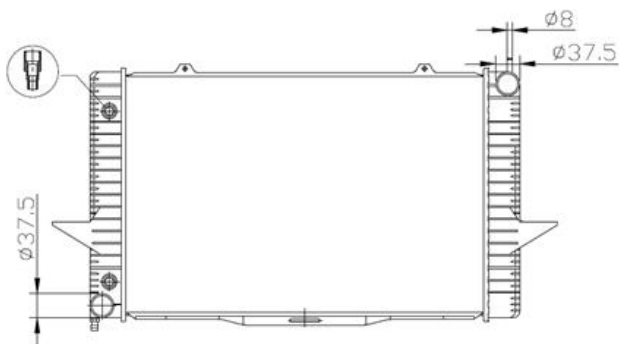

IMS 5299

VOLVO S70 (LS) 2.0 M/T A/P

Core Size : 590 X 388 X 32 mm

OEM Ref. : 8601450-8602558-8602559

YEAR 1995-2010