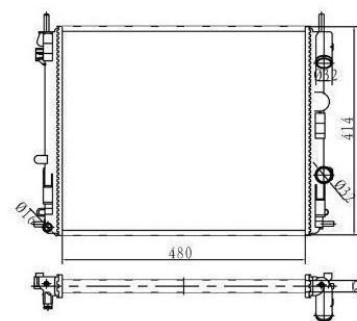

IMS 5264

RENAULT	CLIO II 1.2/KANGOO	(M/T)	A/P
Core Size	480 X 416 X 32 mm		
OEM Ref.	7700430784 -7711134331		
YEAR	1997-1998