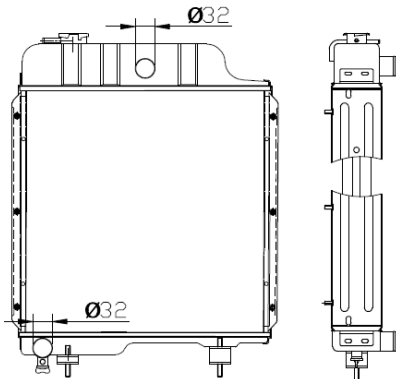

IMS 8256

GENERATOR

M/T A/P

Core Size : 400 X 408 X 48 mm

OEM Ref.

YEAR