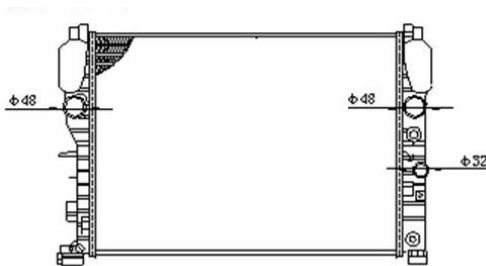

IMS 7278

Mercedes	CLS (C219) CLS 280 ,E-CLASS		A/P
Core Size	: 640 X 458 X 32 mm		
OEM Ref.	: 2115001302 - A2115000102 - A2115001302		
YEAR	2002-2010