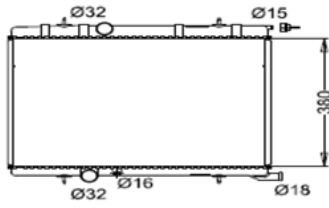

IMS 9249-ME

PEUGEOT PEUGEOT 307 2.0HDI 110 307 A/T

Core Size : 380 X 548X22 mm

OEM Ref. : 1330.84 -1330.86 -1330.A1

YEAR 1998-2011