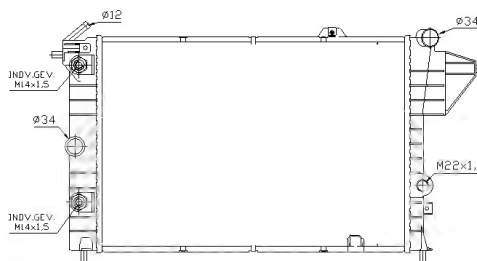

IMS 1249-A

OPEL	VECTRA A (86_, 87_) 2000/GT 16V (M/T)	A/P
Core Size	: 540 X 375X R mm	
OEM Ref.	03096381 -1300084	
YEAR	1991-2005