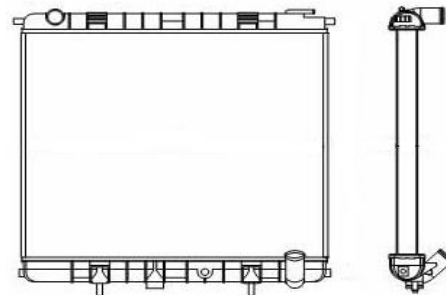

IMS 9295-E

AUDI	ROVER II (LP_) 3.9 4x4	M/T	A/P
Core Size	: 494 x 558 x 36 mm		
OEM Ref.	ESR2269 -PCC106940		
YEAR	1994-2002