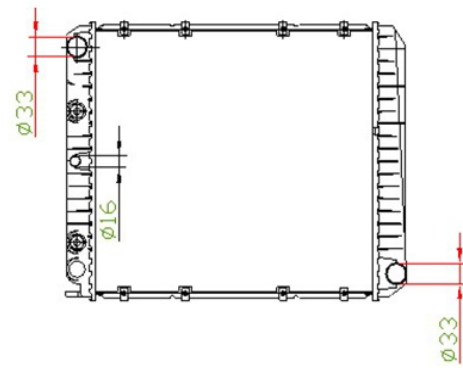

IMS 5298

VOLVO 240 Kombi (P245) 2.3 M/T A/P

Core Size : 452 X 418 X 32 mm

OEM Ref. : -1378590 -5003505-8601127

YEAR 1974-1998