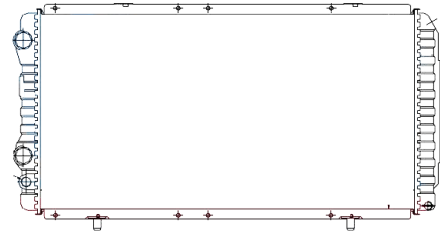

IMS 10274

CITROEN	JUMPER Bus 2.0 4x4	M/T	A/P
Core Size	: 790 X 416 X R mm		
OEM Ref.	: 1301N3 -1301N4 -1307395080		
YEAR	1994-2002