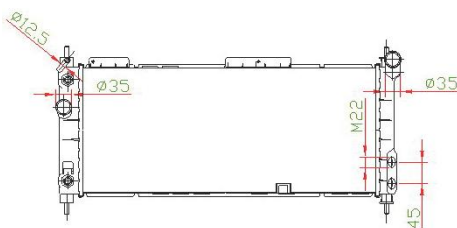

IMS 5280

OPEL	CORSA B1.2	A/T	A/P
Core Size	: 680 X 268 X 26 mm		
OEM Ref.	1300153 -52459322		
YEAR	1984-1994