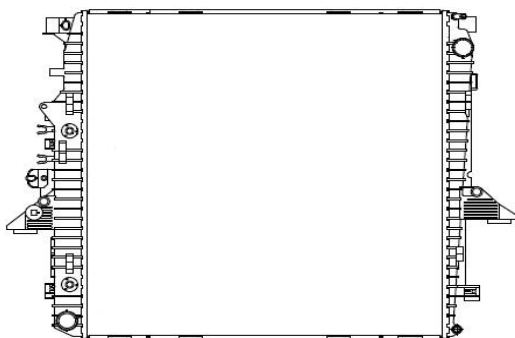

IMS 9288

LAND ROVER ROVER SPORT (LS_) 4.2 4x4 A/T A/P

Core Size 605 x 628 x 32 mm

OEM Ref. -PCC500092 -PCC500093 -PCC500630

YEAR 2004-2013