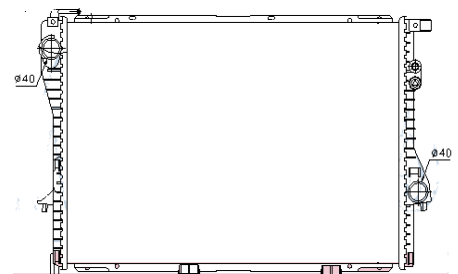

IMS 4238

BMW	730 i , 520, 528 i	A/T	A/P
Core Size	: 650 X 439 X 32 mm		
OEM Ref.	: 1710.1.742.099-1711.1702969 -1711.1.737.711		
YEAR	1994-2001