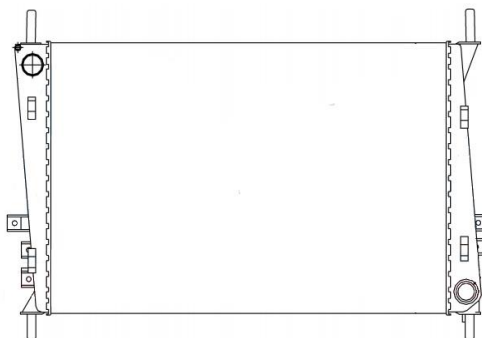

IMS 10289-L

AUDI	X-TYPE 2.0 D/2.0 i V6 24V/2.5 i	M/A	A/P
Core Size	: 620 x 415 x 26 mm		
OEM Ref.	: 1 C2S3599 4H8005		
YEAR	2002-2009