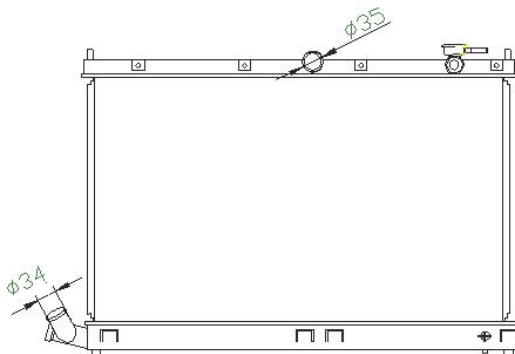

IMS 5285

BYD		M/T	A/P
Core Size	: 340 X 708 X 16 mm		
OEM Ref.			
YEAR