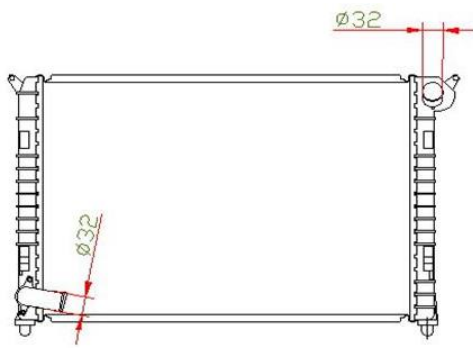

OTHER APPLICATION

IMS 4289

MINI	COOPER (R50, R53) One	M/T	A/P
Core Size	: 575 X 398 X 26 mm		
OEM Ref.	17107509714-17117570821		
YEAR	2001-2007