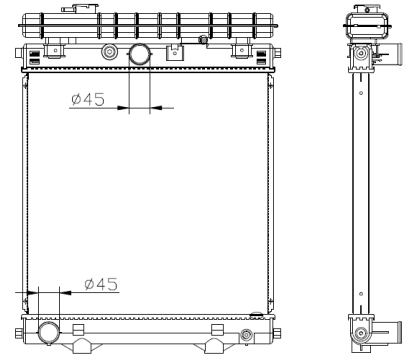

IMS 8257

GENERATOR

M/T A/P

Core Size : 520 X 518 X 36 mm

OEM Ref.

YEAR