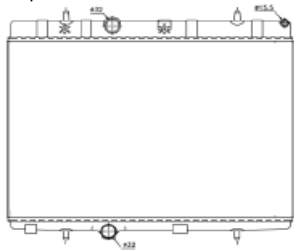

IMS 9223-L

CITROEN	C3 I (FC_) 1.4 16V	M/T	A/P
Core Size	: 380 X 538 X22 mm		
OEM Ref.	1330-P8 -1330P9-1333A1		
YEAR	2002-2005&2009-2015