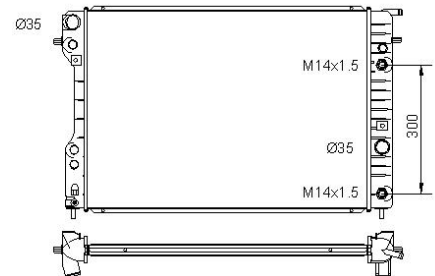

IMS 5203

OPEL	ASTRA H (L48) 1.2	A/T	A/P
Core Size	: 600 X 368 X 16 mm		
OEM Ref.	1300265 -13145210		
YEAR	1984-1994		

IMS 5243

OPEL	OMEGA B 2.5 V6	A/T	A/P
Core Size	: 655 X 458 X 26 mm		
OEM Ref.	52463050 -6302006		
YEAR	1994-2003		