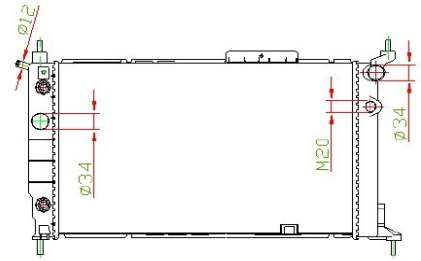

IMS 8216

OPEL	ASTRA F Caravan 1.6	(A/T)	A/P
Core Size	: 590 X 348 X 32 mm		
OEM Ref.	: 1300109 -1300148 -52455010		
YEAR	1991-2001