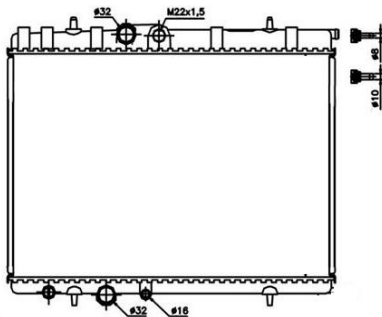

IMS 1265-EA

PEUGEOT	206	(M/T)	A/P
Core Size	: 380X 538 X 26 mm		
OEM Ref.	1330.38		
YEAR	1996-2011