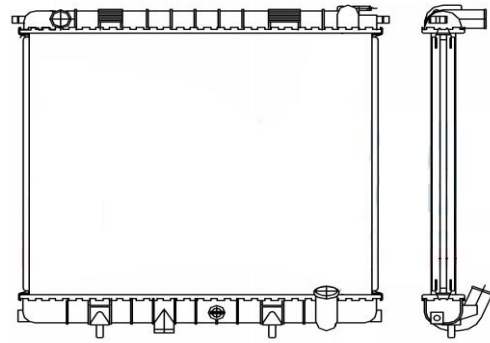

Core Size 595 x 628 x 32 mm

OEM Ref. -PCC000850

YEAR 1994-2002

IMS 9291

LAND ROVER	ROVER III (LM_) 4.2 4x4	M/T	A/P
Core Size	595 x 628 x 32 mm		
OEM Ref.	PCC500370 -PCC500670		
YEAR	2005-2012		

IMS 9295

LAND ROVER	ROVER II (LP_) 3.9 4x4	M/T	A/P
Core Size	494 x 558 x 36 mm		
OEM Ref.	ESR2269 -PCC106940		
YEAR	1994-2002		