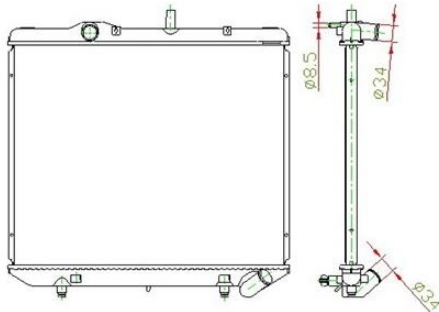

IMS 8240

Mercedes	MB 140 662 (M/T)	A/P
Core Size	: 470X 578 X 26 mm	
OEM Ref.	9015002400/2800	
YEAR