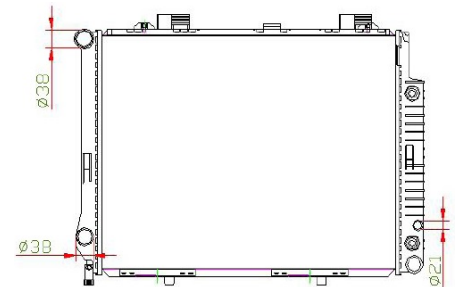

IMS 8250

Mercedes	E-CLASS (W210) E 280 4-matic	A/T	A/P
Core Size	: 640X 488 X 32 mm		
OEM Ref.	: 210 500 09 03 -A2105000003 -A2105000903		
YEAR	1996-2003