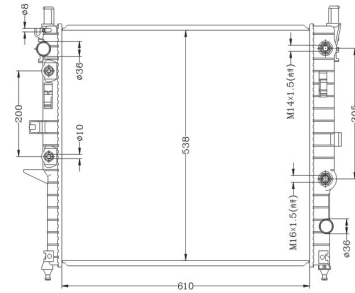

IMS 8278

Mercedes	M-CLASS (W163) ML 230,500,350	A/T	A/P
Core Size	: 610X 538 X 32 mm		
OEM Ref.	: 1635002204 -A1635000003 -A1635000303		
YEAR	1998-2005