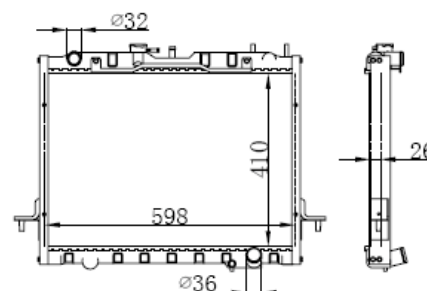

IMS 12223

CHINESE CAR M/T A/P

Core Size : 410 x 598 x 26 mm

OEM Ref.

YEAR