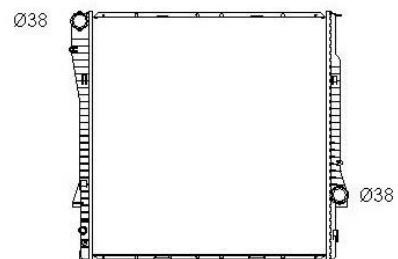

IMS 6204

BMW	X5	M/A	
Core Size	: 685 X 598 X 32 mm		
OEM Ref.	: 171117537103		
YEAR	2009