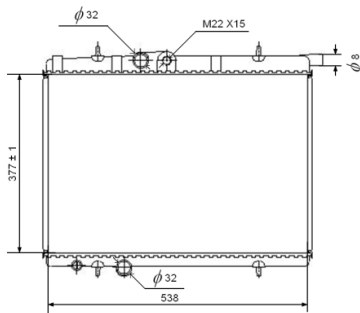

IMS 12223

CHINESE CAR M/T A/P

Core Size : 410 x 598 x 26 mm

OEM Ref.

YEAR

IMS 1227-R

PEUGEOT	106 (M/T)	A/P
Core Size	: 530 X 322 X R mm	
OEM Ref.	1301.SX -1331.HQ	
YEAR	1996-2004	

IMS 1241-R

PEUGEOT	106 (M/T)	A/P
Core Size	: 610 X 378 X R mm	
OEM Ref.	: 1330.45 -1331.CS -9633070580	
YEAR	1997-2005	

IMS 1265

PEUGEOT	206 (M/T)	A/P
Core Size	: 377 X 538 X 18 mm	
OEM Ref.	: 1331LS -1331Y5 -133313	
YEAR	1996-2011	