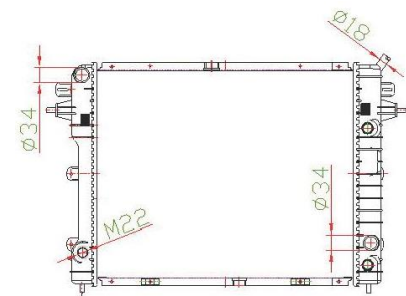

IMS 5281

OPEL	OMEGA A 1.8	A/T	A/ P
Core Size	: 565 X 458 X 36 mm		
OEM Ref.	: 1300129 -52453033 -90442623		
YEAR	1986-2000