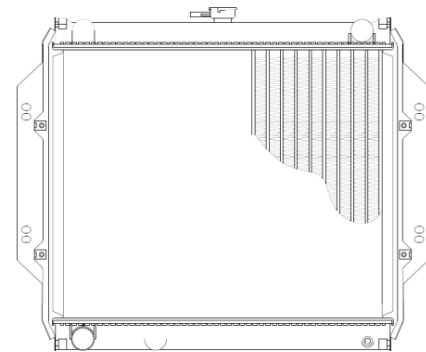

DEER M/T A/P

Core Size : 415 X 493 X 32 mm

OEM Ref.

YEAR 2009

IMS 8225

HINO RANGER M/T A/P

Core Size : 645 X 638 X 36 mm

OEM Ref. : 16090-4634