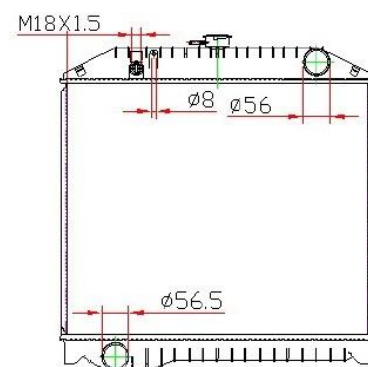

IMS 8226

HINO RANGER M/T A/P

Core Size : 520 X 518 X 36 mm

OEM Ref. : 16090-4601

YEAR 1994-1999