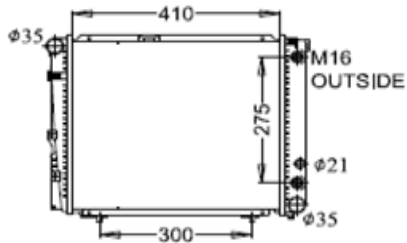

IMS 11298

Mercedes C-CLASS W201/190E 2.3'82- AT A/P

Core Size : 410X 368 X 32 mm

OEM Ref. 201.500.5903/6003

YEAR