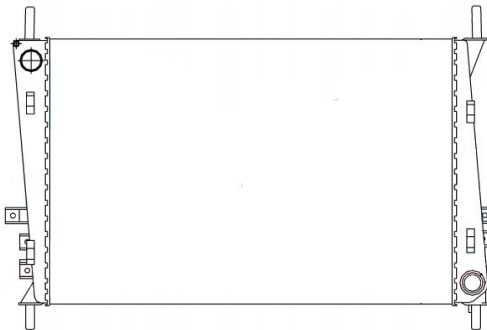

IMS 10289

LAND ROVER	X-TYPE 2.0 D/2.0 i V6 24V/2.5 i	M/A	A/P
Core Size	: 620 x 415 x 32 mm		
OEM Ref.	1 C2S3599 4H8005		
YEAR	2002-2009