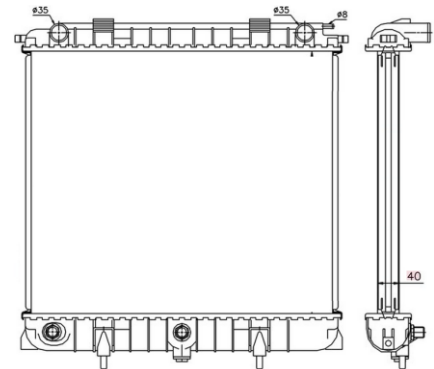

IMS 4230

LAND ROVER RANGE ROVER II (P38A) 2.5 D 4x4	A/T	A/P
Core Size	: 485 X 568 X 56 mm	
OEM Ref.	: ESR2270-PCC106920-	
YEAR	PCC108470 1994-2002