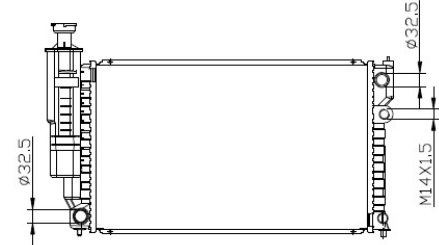

IMS 8253

PEUGEOT	(M/T)	A/P
Core Size	: 610 X 358 X 26 mm	
OEM Ref.		
YEAR	1987-1991