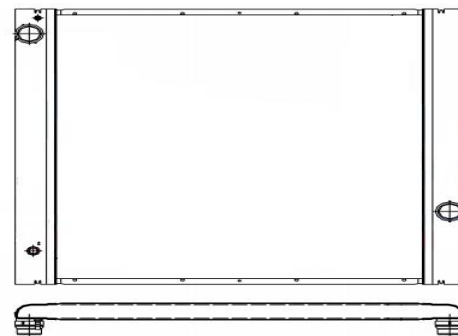

YEAR 1994-2002

IMS 9288

LAND ROVER ROVER SPORT (LS_) 4.2 4x4 A/T A/P

Core Size 605 x 628 x 32 mm

OEM Ref. -PCC500092 -PCC500093 -PCC500630

YEAR 2004-2013

IMS 9290

LAND ROVER ROVER III (LM_) 4.4 4x4 M/T A/P