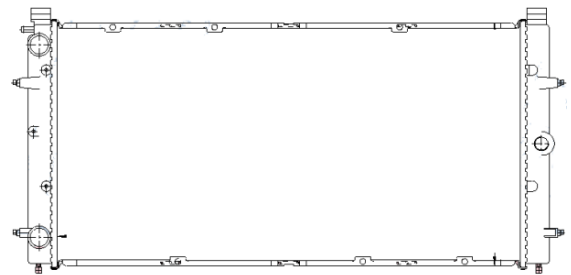

IMS 1275

VOLKSWAGEN	TRANSPORTER IV Bus , SHARAN	M/T	A/P
Core Size	: 720X 376X 32 mm		
OEM Ref.	: 701 121 253 D -701 121 253 F -701 121 253 K		
YEAR	1990-2010