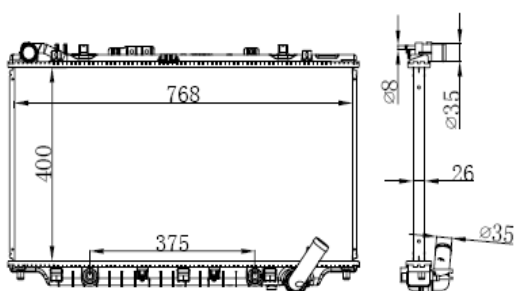

IMS 12219

COMMODORE VE 3-11 A/T A/P

Core Size : 400 x 768 x 26 mm

OEM Ref. : 92431107

YEAR