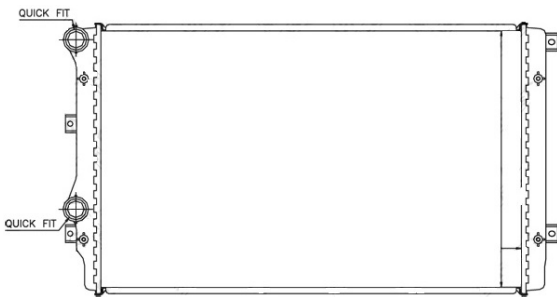

IMS 11243

VOLKSWAGEN	BEETLE L4 2.0 GAS/DIESEL	M/A	A/P
Core Size	: 650 X 438 X 32 mm		
OEM Ref.	: 1K0198251CS -1K0121251BB -5K0121251AA		
YEAR	2012-2014