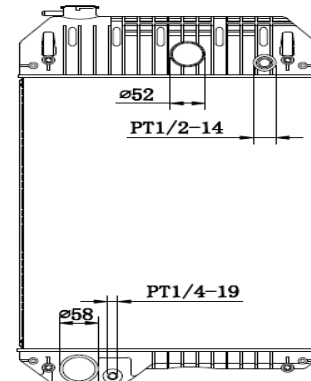

IMS 8259

RERKINS GENERATOR

M/T A/P

Core Size : 890 X 438 X 104 mm

OEM Ref.

YEAR