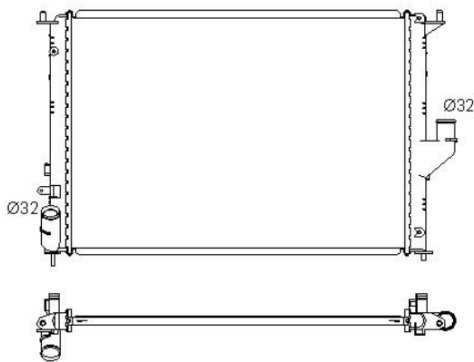

IMS 5255

RENAULT	DACIA DUSTER 1.6 16V	(M/T)	A/P
Core Size	580 X 398 X 16 mm		
OEM Ref.	8200735039		
YEAR	2004-2011		

IMS 5258

RENAULT	DACIA LOGAN EXPRESS	(M/T)	A/P
Core Size	585 X 416 X 26 mm		
OEM Ref.	214100598R -8200582026		
YEAR	2007-2012		