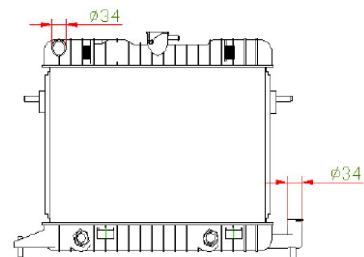

IMS 5200

OPEL	OMEGA (A/T)	A/P
Core Size	: 400 X 508 X 36 mm	
OEM Ref.		
YEAR