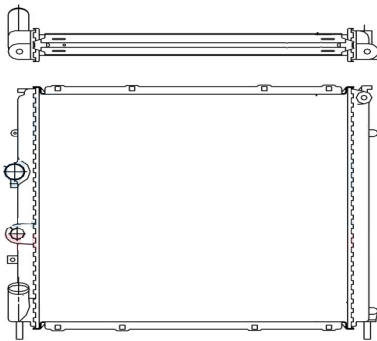

IMS 2286-L

RENAULT	KANGOO Express 1.9 D	(M/T)	A/P
Core Size	479 X 442 X 32 mm		
OEM Ref.	82 00 140 972 -7701352898 -8200747214		
YEAR	1999-2003