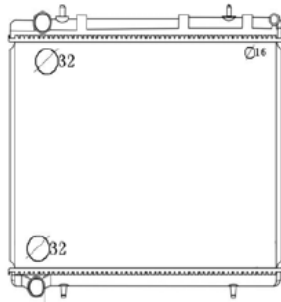

IMS 8285

PEUGEOT	PEUGEOT 307 1.6/2.0 (M/T)	A/P
Core Size	: 380 X 560 X 26 mm	
OEM Ref.		
YEAR	2005