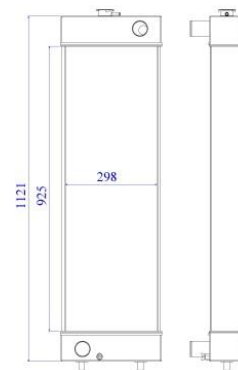

IMS 11291

KOMATSU PC 220-8, PC 240LC-8 M/T A/A

Core Size : 925 x 298 x 100 mm

OEM Ref. 206-03-21412

YEAR