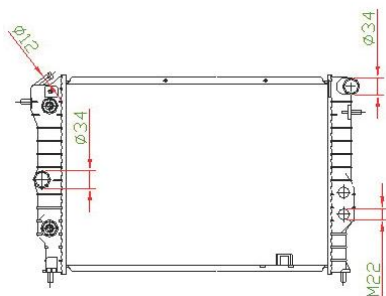

IMS 5284

OPEL	VECTRA A CC	A/T	A/P
Core Size	: 535 X 378 X 26/32 mm		
OEM Ref.	3096381 -3096382 -52450801		
YEAR	1988-1995