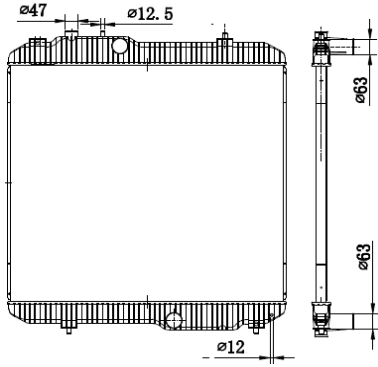

IMS 8262

RERKINS GENERATOR

M/T A/P

Core Size : 1180 X 1048 X 48 mm

OEM Ref.

YEAR