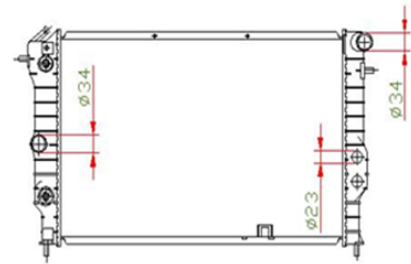

IMS 4298

OPEL	VECTRA A CC (88 , 89) 1.4 S A/T	A/P
Core Size	: 615X378X26 mm	
OEM Ref.	: 1300133 -1300135 -03096385	
YEAR	1998-1995