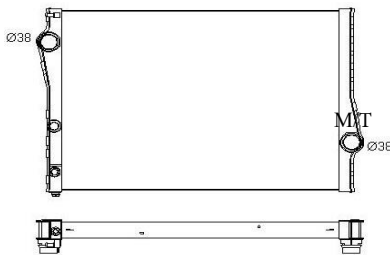

IMS 9293

BMW		M/T	A/P
Core Size	: 597 X 438 X 42 mm		
OEM Ref.			
YEAR