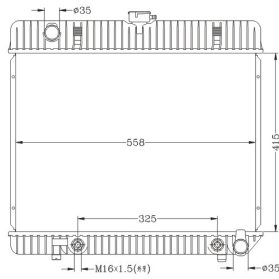

IMS 8277

Mercedes	SALOON (W123) 250	A/T	A/P
Core Size	: 415X 558 X 32 mm		
OEM Ref.	: 1A1235010801 -A 123 5010901 -A 1235013301		
YEAR	1976-1985