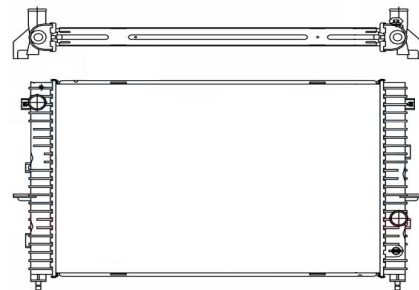

IMS 11239

LAND ROVER	DISCOVERY II (LT_) 4.0 V8 4x4	M/T	A/P
Core Size	: 650 x 339 x 40 mm		
OEM Ref.	: PCC000650 -PCC000710 -PCC107260		
YEAR	1998-2004