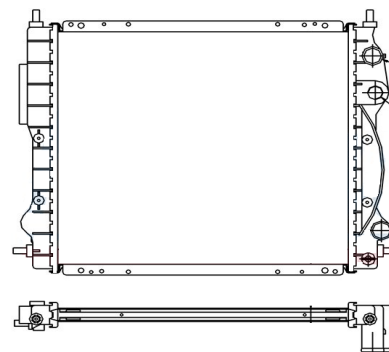

IMS 11208

RENAULT	CLIO I 1.4	(M/A)	A/P
Core Size	430 X 386 X R mm		
OEM Ref.	7700806575 -7701412 009		
YEAR	1990-1998