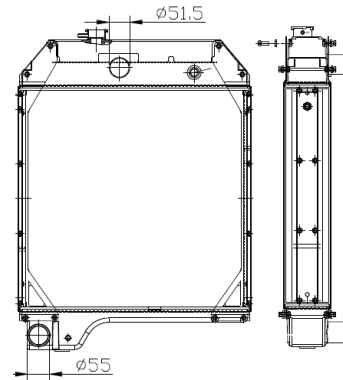

DEER M/T A/P

Core Size : 415 X 493 X 32 mm

OEM Ref.

YEAR 2009

IMS 8225

HINO RANGER M/T A/P

Core Size : 645 X 638 X 36 mm

OEM Ref. : 16090-4634

M/T A/P

Core Size : 500 X 538 X 48 mm

OEM Ref.

YEAR

IMS 8255

DOUIZ GENERATOR

M/T A/P

Core Size : 559 X 558 X 56 mm