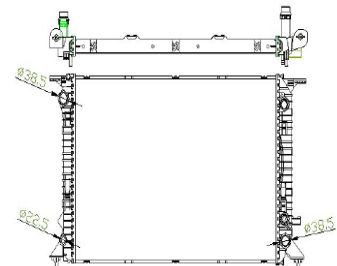

IMS 5208

AUDI	A5 Cabriolet (8F7) 3.0 TD A/T	A/P
Core Size	: 720 X 475 X 36 mm	
OEM Ref.	: 8K0121251AL -8K0121251H -8K0121251Q	
YEAR	2007-2017