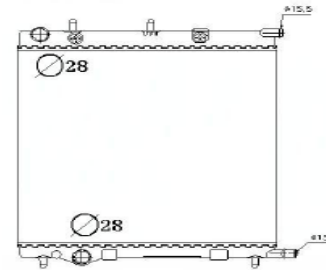

IMS 8253

PEUGEOT	(M/T)	A/P
Core Size	: 610 X 358 X 26 mm	
OEM Ref.		
YEAR	1987-1991	

IMS 8285

PEUGEOT	PEUGEOT 307 1.6/2.0 (M/T)	A/P
Core Size	: 380 X 560 X 26 mm	
OEM Ref.		
YEAR	2005	

IMS 8286

PEUGEOT	PEUGEOT CITROEN 207 06/ C3/C2(M/T)	A/P
Core Size	: 380 X 402 X 16 mm	
OEM Ref.	: 1301.M6 -1330C2 -1330.C0	
YEAR	2002-2011	