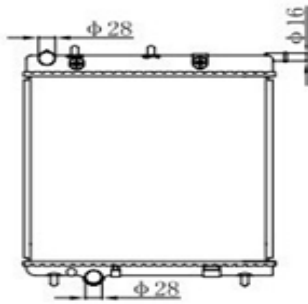

IMS 8287

PEUGEOT PEUGEOT CITROEN C2/1007 1.4HDI(M/T)

Core Size : 380 X 388 X 26 mm

OEM Ref. : 1330.E6 -1330.Q5 -1333.62

YEAR 2002-2011