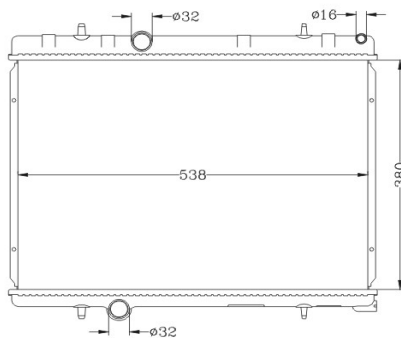

IMS 8273

CITROEN	BERLINGO Pritsche/1.6 HDi 90	M/T	A/P
Core Size	: 380 X 538 X 26 mm		
OEM Ref.	1330S5 -1330S8 -1330W2		
YEAR	2003-2015