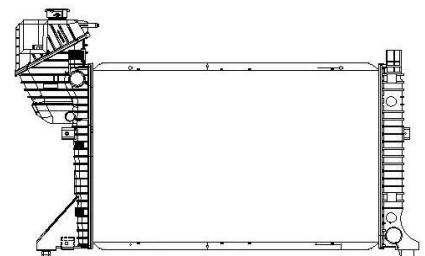

IMS 3264

Mercedes	SPRINTER 2-t Bus	A/P
Core Size	: 575 X 368 X 32mm	
OEM Ref.	: 901500 3900 -A9015003500	
YEAR	2000-2006 &2013