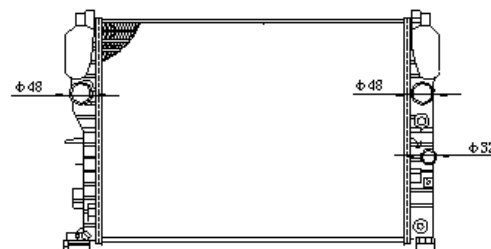

IMS 4257

Mercedes E-CLASS (W211) E 200 M/T A/P

Core Size : 640 X 458 X 32 mm
OEM Ref. : 2115001302-A2115000102-A2115001302
YEAR 2002-2010