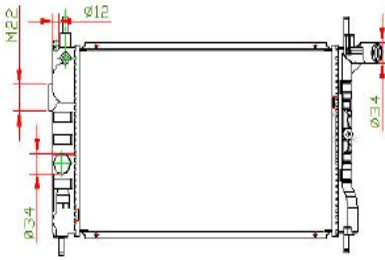

IMS 5201

OPEL	ASTRA, KADETT E Combo	M/T	A/P
Core Size	: 525 X 298 X 32 mm		
OEM Ref.	: -1302030 -1302057 -1302028		
YEAR	1984-1994