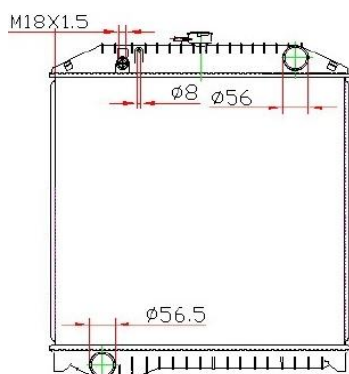

DEER M/T A/P

Core Size : 415 X 493 X 32 mm

OEM Ref.

YEAR 2009

IMS 8225

HINO RANGER M/T A/P

Core Size : 645 X 638 X 36 mm

OEM Ref. : 16090-4634