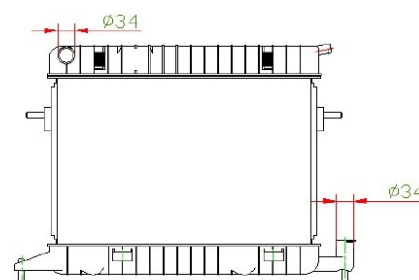

IMS 8214

OPEL	OMEGA M/T	A/P
Core Size	: 400 X 508 X 36 mm	
OEM Ref.		
YEAR	1986-1993