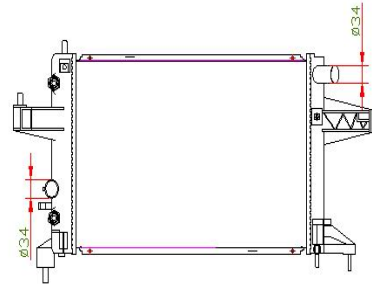

IMS 5202

OPEL	CORSA C (F08, F68) 1.4	A/T	A/P
Core Size	: 542 X 348 X 26 mm		
OEM Ref.	: -09201956 -130 023 7 - 244 451 63		
YEAR	1998-1995