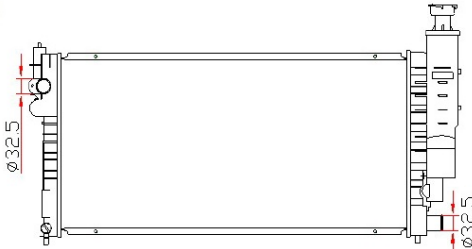

IMS 8252

PEUGEOT	405 SERIES	(M/T)	A/P
Core Size	: 610 X 358 X 26 mm		
OEM Ref.			
YEAR	1987-1991