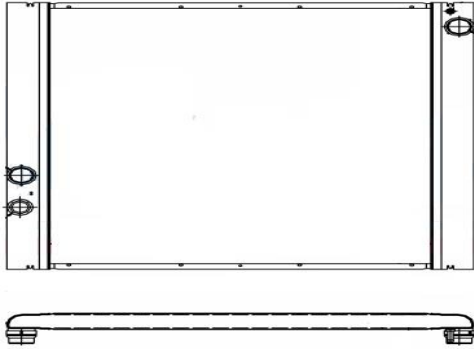

IMS 9291

LAND ROVER	ROVER III (LM_) 4.2 4x4	M/T	A/P
Core Size	595 x 628 x 32 mm		
OEM Ref.	PCC500370 -PCC500670		
YEAR	2005-2012