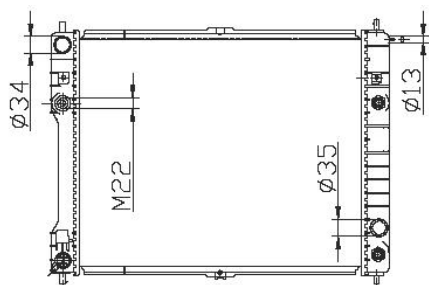

IMS 5282

OPEL	OMEGA A/T	A/P
Core Size	: 570 X 458 X 36 mm	
OEM Ref.		
YEAR	1985-1998