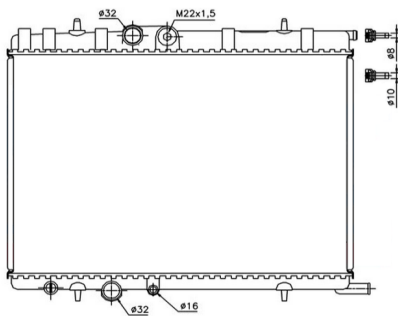

IMS 1271

PEUGEOT	307 (M/T)	A/P
Core Size	: 377 X 538 X 16 mm	
OEM Ref.	: 1330F3 -1330F4 -1330F6	
YEAR	1996-2011