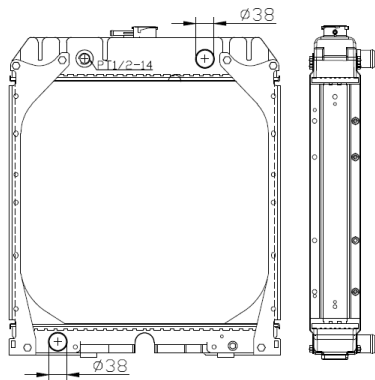

IMS 8254

RERKINS GENERATOR

M/T A/P

Core Size : 500 X 538 X 48 mm

OEM Ref.

YEAR