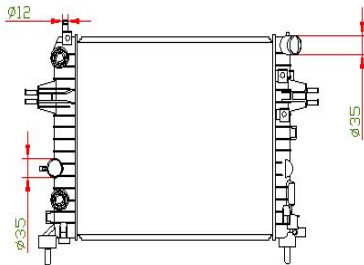

IMS 5203

OPEL	ASTRA H (L48) 1.2	A/T	A/P
Core Size	: 600 X 368 X 16 mm		
OEM Ref.	1300265 -13145210		
YEAR	1984-1994		

IMS 5243

OPEL	OMEGA B 2.5 V6	A/T	A/P
Core Size	: 655 X 458 X 26 mm		
OEM Ref.	52463050 -6302006		
YEAR	1994-2003		