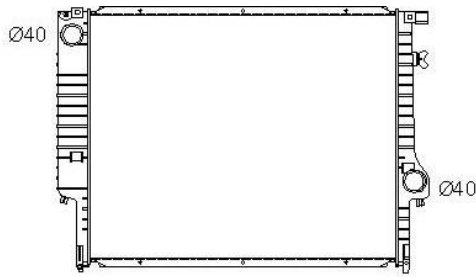

IMS 4243

BMW	320 , 325 , 323 i2.5	M/T	A/P
Core Size	: 550 X 439 X 32 mm		
OEM Ref.	: 1.469.179 -1.728.908 -1711.1.469.179		
YEAR	1990-1999