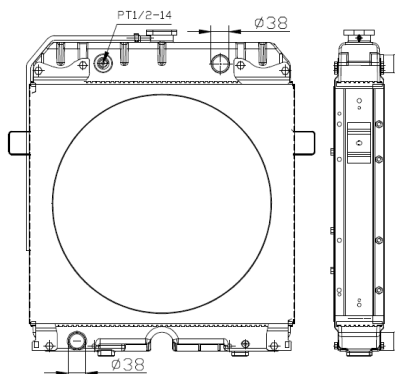

IMS 8257

GENERATOR

M/T A/P

Core Size : 520 X 518 X 36 mm

OEM Ref.

YEAR

IMS 8258

RERKINS GENERATOR