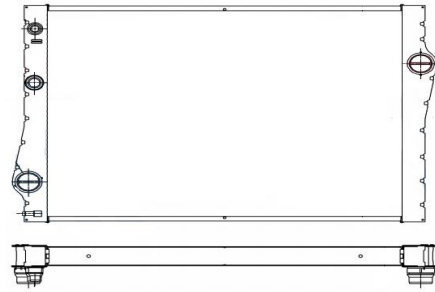

IMS 11273AL/AL

BMW	X5 (E70) xDrive 35 i	M/T	A/P
Core Size	: 587x429x32 mm		
OEM Ref.	:7.533.472 -1711.7.533.472 -7807624		
YEAR	2007-20154