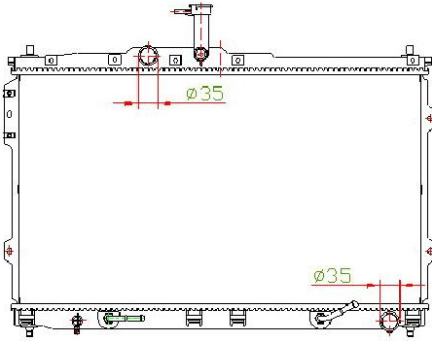

IMS 6214

HYUNDAI	H100 BUS	A/T	A/P
Core Size	: 445 X 568 X 26 mm		
OEM Ref.			
YEAR	2004		

IMS 6215

HYUNDAI	TRUCK	M/T	A/P
Core Size	: 570 X 518 X 36 mm		
OEM Ref.	: 25310-5H200		
YEAR			

IMS 6216

HYUNDAI H-1 Cargo (TQ) 2.5 CRDi, STAREX A/T A/P