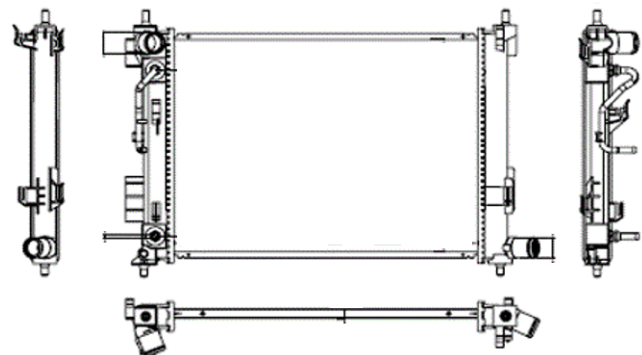

IMS 12571

HYUNDAI Accent A/T A/P

Core Size : 500 X 400 X 16 mm
OEM Ref. : 25310-H9050
YEAR 2018 - 2020