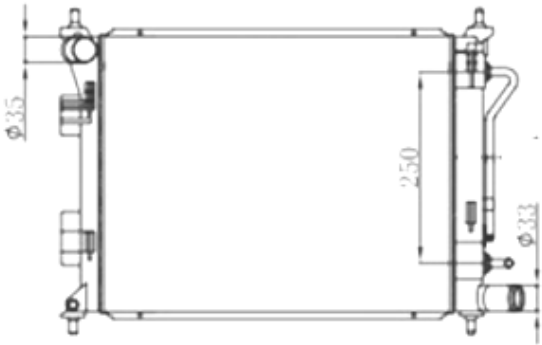

IMS 8295

HYUNDAI	VERNA	A/T	A/P
Core Size	: 500 X 388 X 16 mm		
OEM Ref.	: 25310-2B400 - 25310-2B600		
YEAR	2010