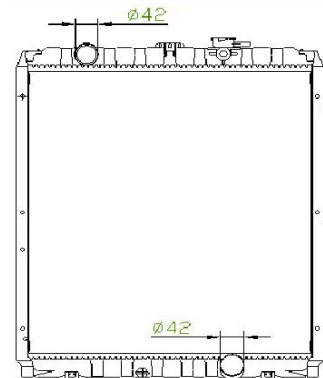

IMS 6215

HYUNDAI	TRUCK	M/T	A/P
Core Size	: 570 X 518 X 36 mm		
OEM Ref.	: 25310-5H200		
YEAR