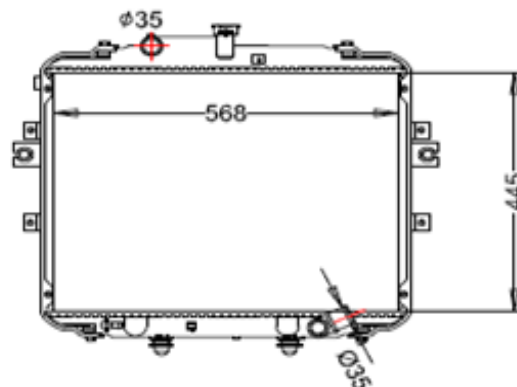

IMS 6214-E

HYUNDAI H100 BUS A/T A/P

Core Size : 445 X 568 X 36 mm
OEM Ref.
YEAR 2004