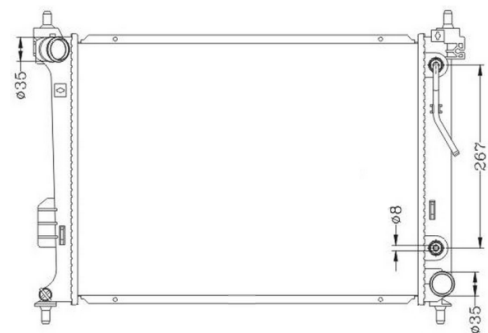

IMS 8279

HYUNDAI	i 20	A/T	A/P
Core Size	: 500 X 378 X 16 mm		
OEM Ref.	25310-0J050		
YEAR	2010