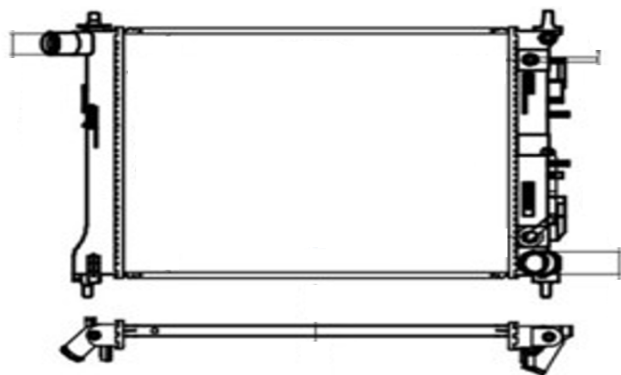

IMS 12599

HYUNDAI	Accent	A/T	A/P

Core Size	: 500 X 358 X 16	mm

OEM Ref.	: 25300-H2050

YEAR	: 2018-