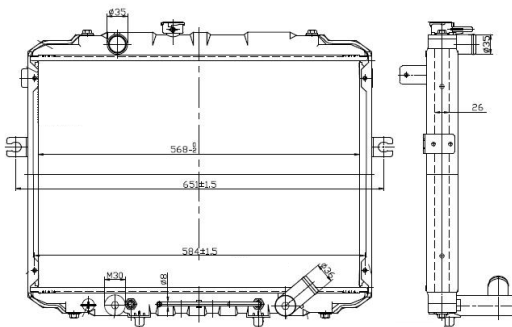

IMS 6256

HYUNDAI H 100 PORTER A/T A/P

Core Size : 400 X 568 X 26 mm
OEM Ref.
YEAR 1993-2000