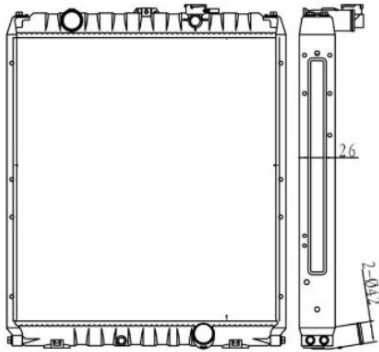

IMS 5257

HYUNDAI	TRUCK	M/T	A/P
Core Size	: 570 X 537 X 26 mm		
OEM Ref.	: 25310-5H200		
YEAR