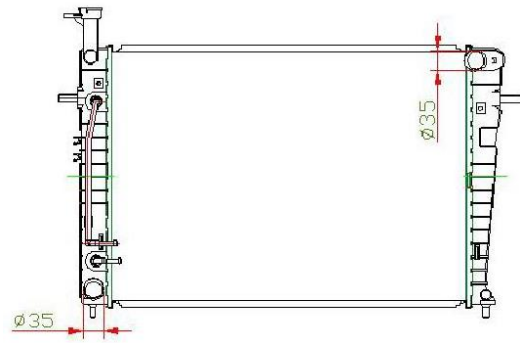

IMS 6214

HYUNDAI	H100 BUS	A/T	A/P
Core Size	: 445 X 568 X 26 mm		
OEM Ref.			
YEAR	2004		

IMS 6215

HYUNDAI	TRUCK	M/T	A/P
Core Size	: 570 X 518 X 36 mm		
OEM Ref.	: 25310-5H200		
YEAR			

IMS 6216

HYUNDAI H-1 Cargo (TQ) 2.5 CRDi, STAREX A/T A/P

Core Size : 435 X 758 X 16 mm
 OEM Ref. : 25310-4H550 - 25310-4H700
 YEAR 2008&2011

IMS 6217

HYUNDAI TUCSON (JM) 2.0 A/T A/P

Core Size : 640 X 458 X 22 mm
 OEM Ref. : 25310-2E400
 YEAR 2004-2010

IMS 6254

HYUNDAI TRAJET (FO) 2.0 M/T A/P