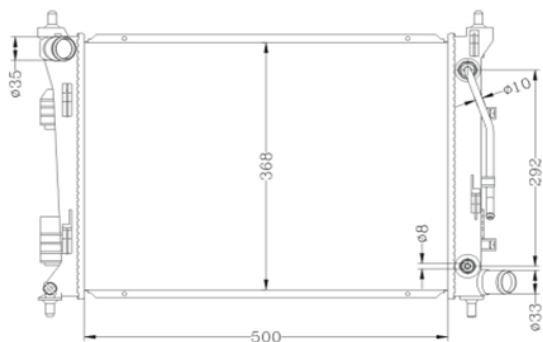

IMS 12209

HYUNDAI ACCENT IV Stufenheck (RB) 1.6,I20 A/T A/P

Core Size : 500 X 368 X 26 mm
OEM Ref.
YEAR 2008-2015