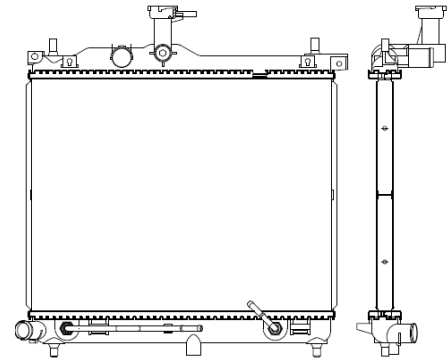

IMS 9279

HYUNDAI	i10 (PA) 1.2	A/T	A/P
Core Size	: 350 X 448 X 26 mm		
OEM Ref.	: 25310-0X150 - 25310-0X170 - 25310-0X450		
YEAR	2008-2013