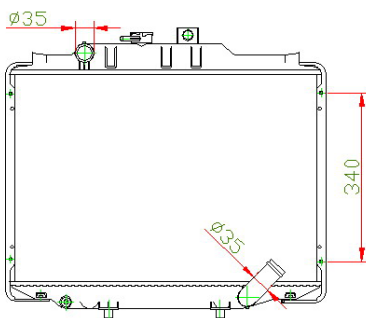

IMS 10251

HYUNDAI	H100 Bus (P) 2.5 TD	M/T	A/P
Core Size	: 390 X 568 X 32 mm		
OEM Ref.	: 25300-4B100 - 25310-4B000		
YEAR	1999-2005