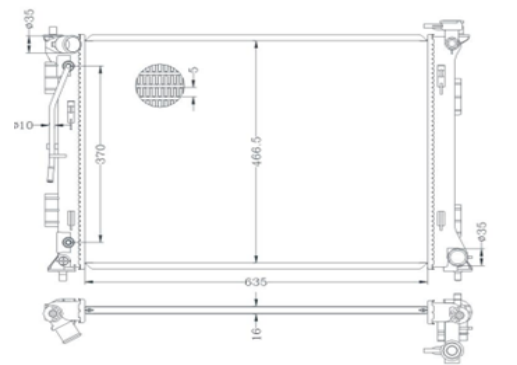

IMS 12210

HYUNDAI HYUNDAI SONATA -15 A/T A/P

Core Size : 635 X 466.5 X 16 mm
OEM Ref.
YEAR 2004