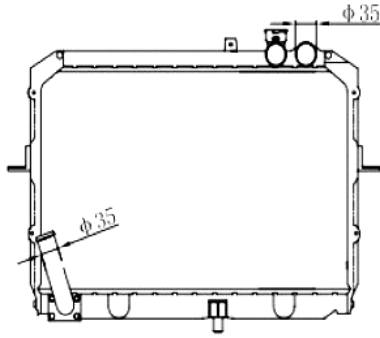

IMS 9206

KIA PREGIO 2.7 CCVAN M/T A/P

Core Size : 380 X 538 X 48 mm

OEM Ref.

YEAR