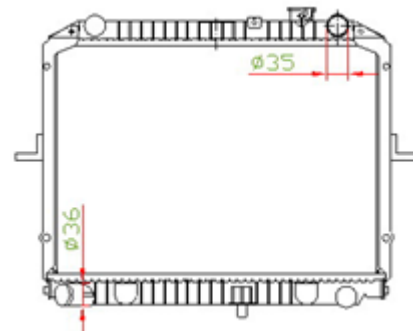

IMS 7269

same IMS 9204

KIA	K-SERIES 2.7 DIESEL	M/T	A/P
Core Size	: 400 X 528 X 32 mm		
OEM Ref.	: OK60A15200-0K60A15200A		
YEAR	2001-2012