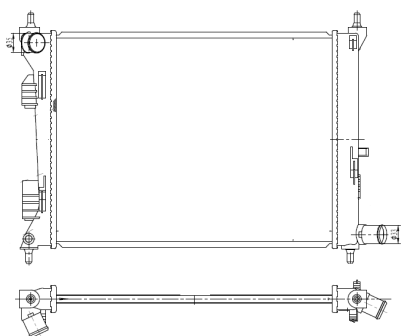

IMS 6277

HYUNDAI ACCENT IV Stufenheck (RB) 1.4 M/T A/P

Core Size : 500 X 368 X 16 mm
OEM Ref. : 25310-4L000 - 25310-1R000
YEAR 2010-2016