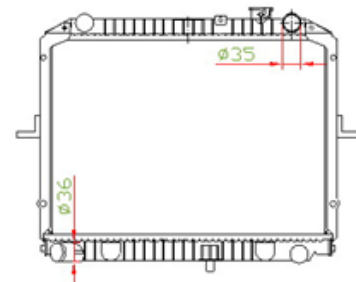

IMS 9204-E

same IMS 7269

KIA K-SERIES 2.7 DIESEL M/T A/P

Core Size : 400 X 528 X 40 mm

OEM Ref. : OK60A15200 - 0K60A15200A

YEAR 2001-2012